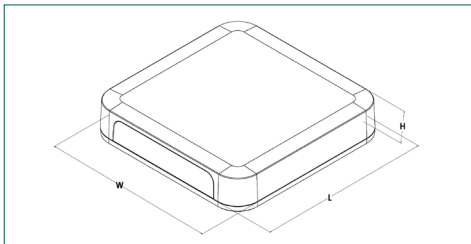

## Product overview

Low profile and deep profile plastic housings with removable end panels. Ideal for communication equipment such as Wi-Fi routers.

- Stylishly designed ABS plastic case with double detachable panels
- Flame resistant ABS (UL94-V0), 30 sizes, available in off-white and dark grey
- Equipped with built-in bosses for PCB mounting
- Suitable for WiFi access points, measuring equipment, control and communication applications
- 92 series has been designed to meet the requirements of IP40